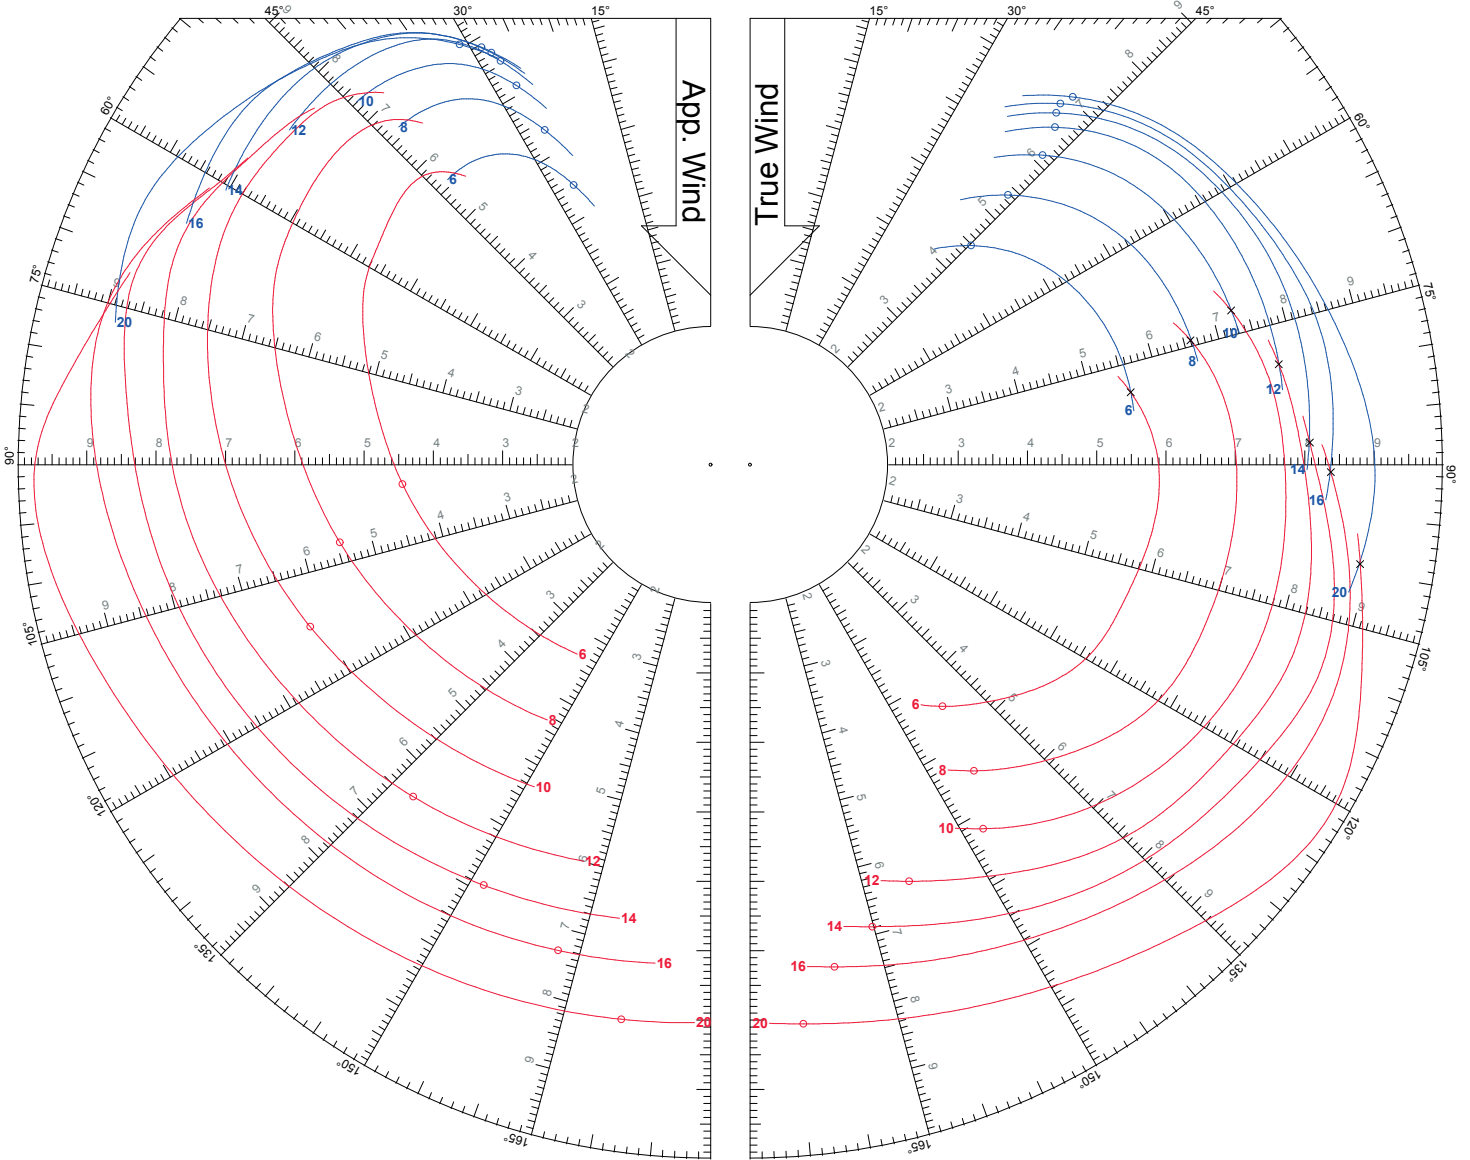

World Leader in Rating Technology

Speed Guide

TWS: 6, 8, 10, 12, 14, 16, 20 kts

Jib

Asymmetric Spinnaker on Centerline