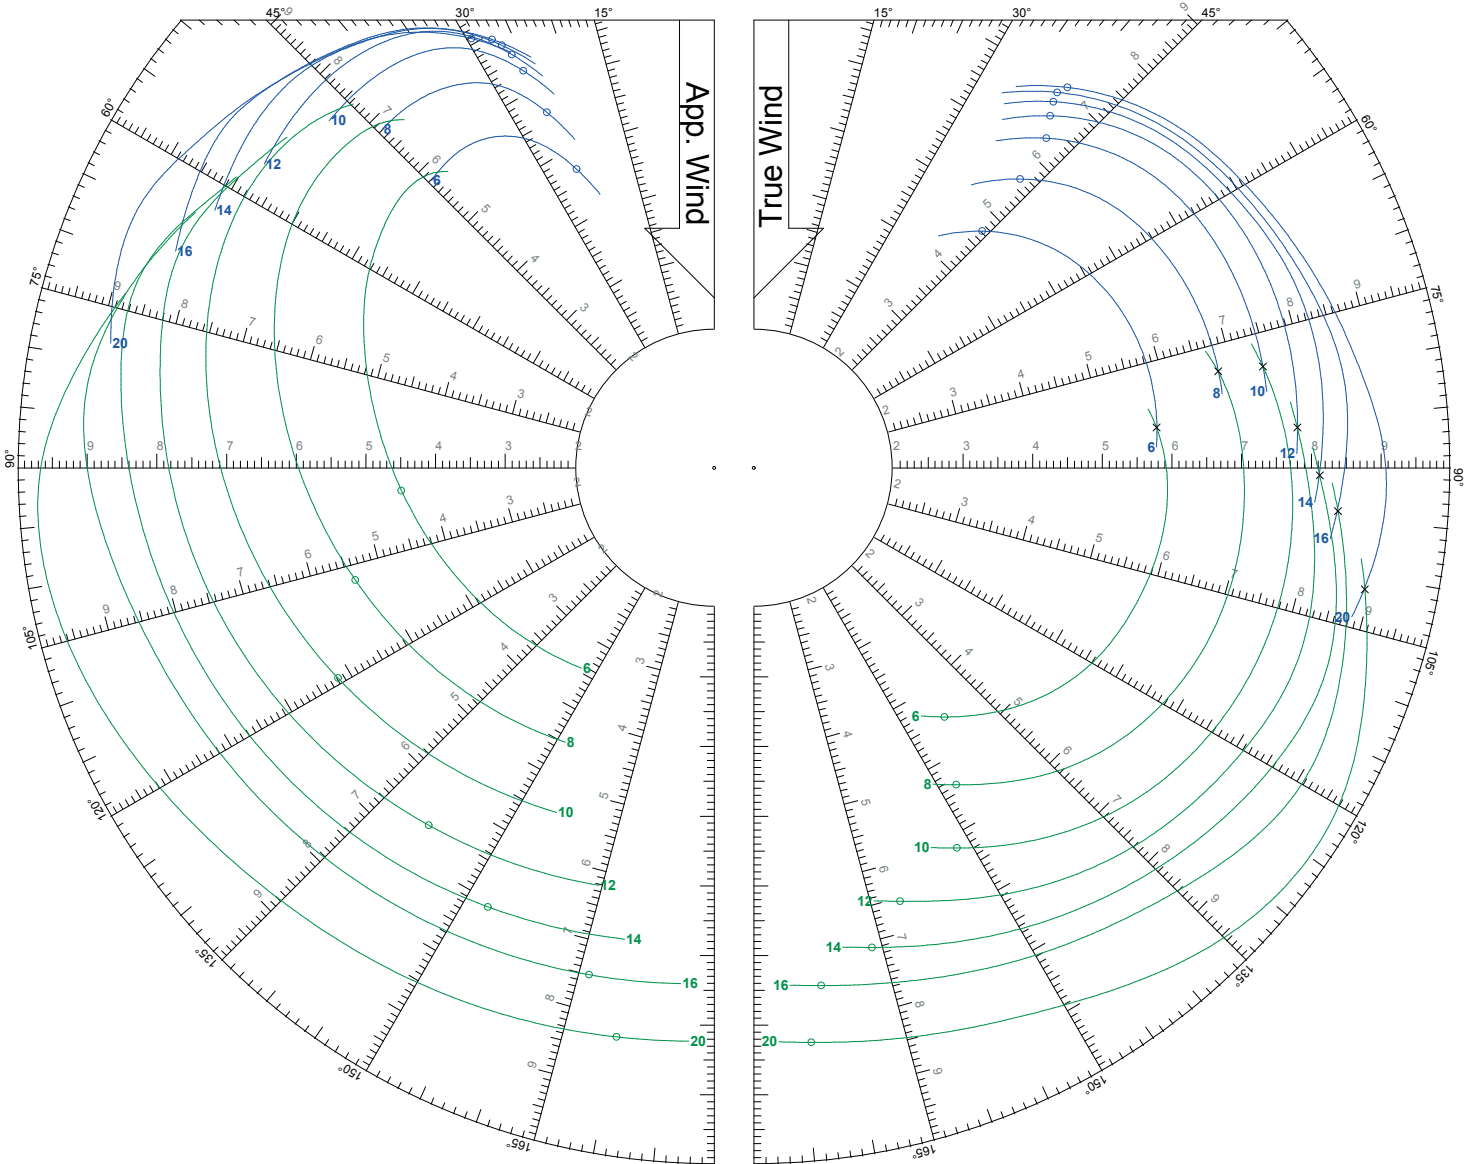

# Speed Guide

**TWS: 6, 8, 10, 12, 14, 16, 20 kts**

**Jib**

**Symmetric Spinnaker**