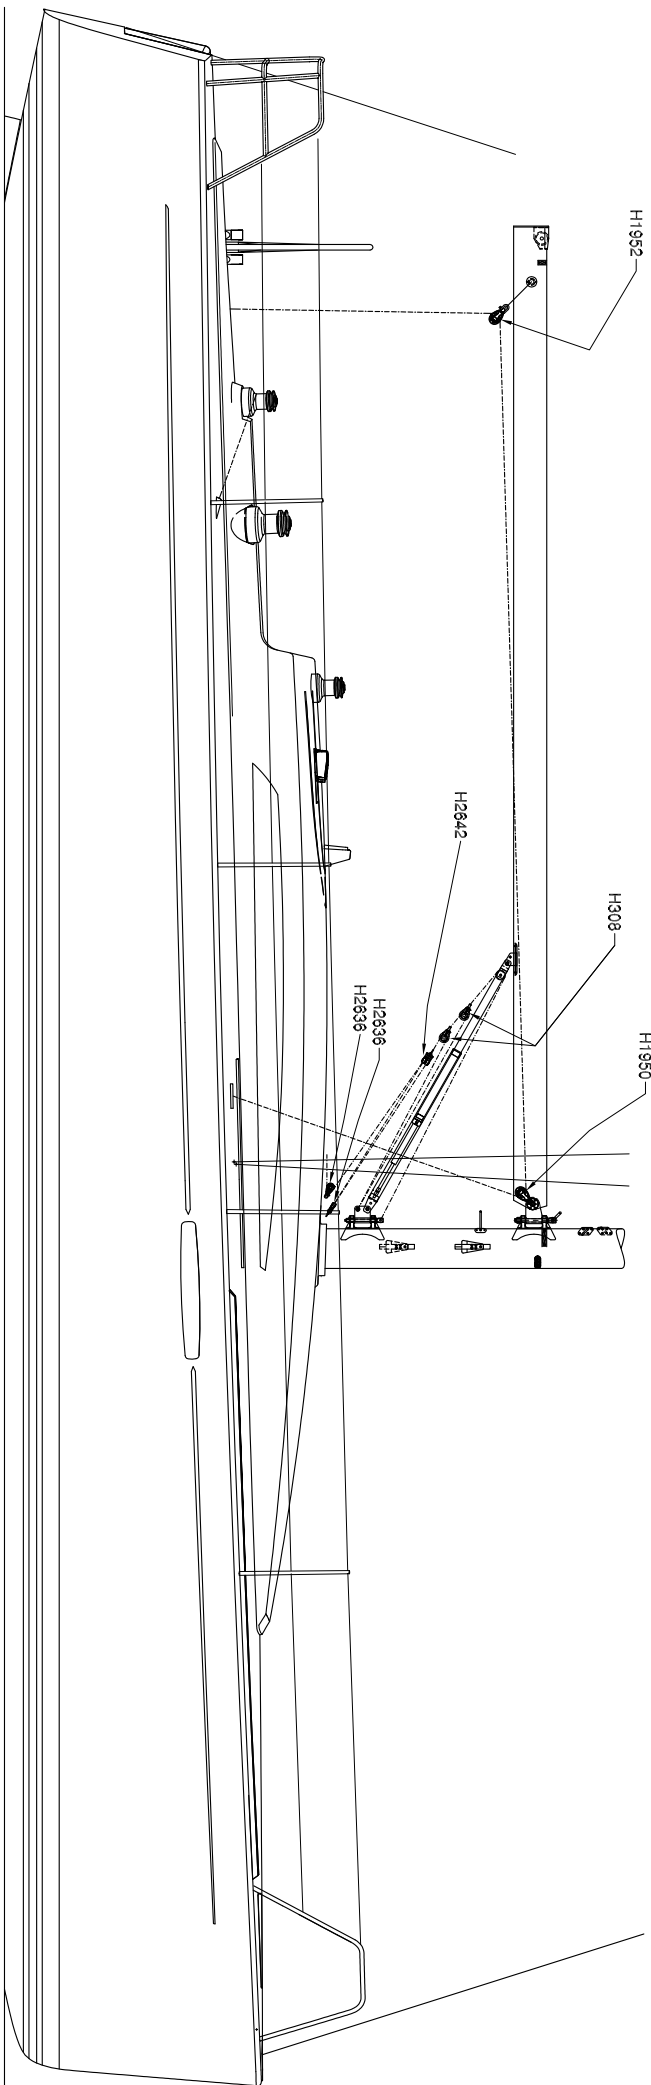

Finniflyer 36 deck
 equipment
 v1. 10.6.2008

All fittings both SB and Port unless
 other specified

Finnflyer 36 deck
equipment details v1.
9.6.2008

Genoa sheet inhauler system

9.6.2008

Backstay system

9.6.2008