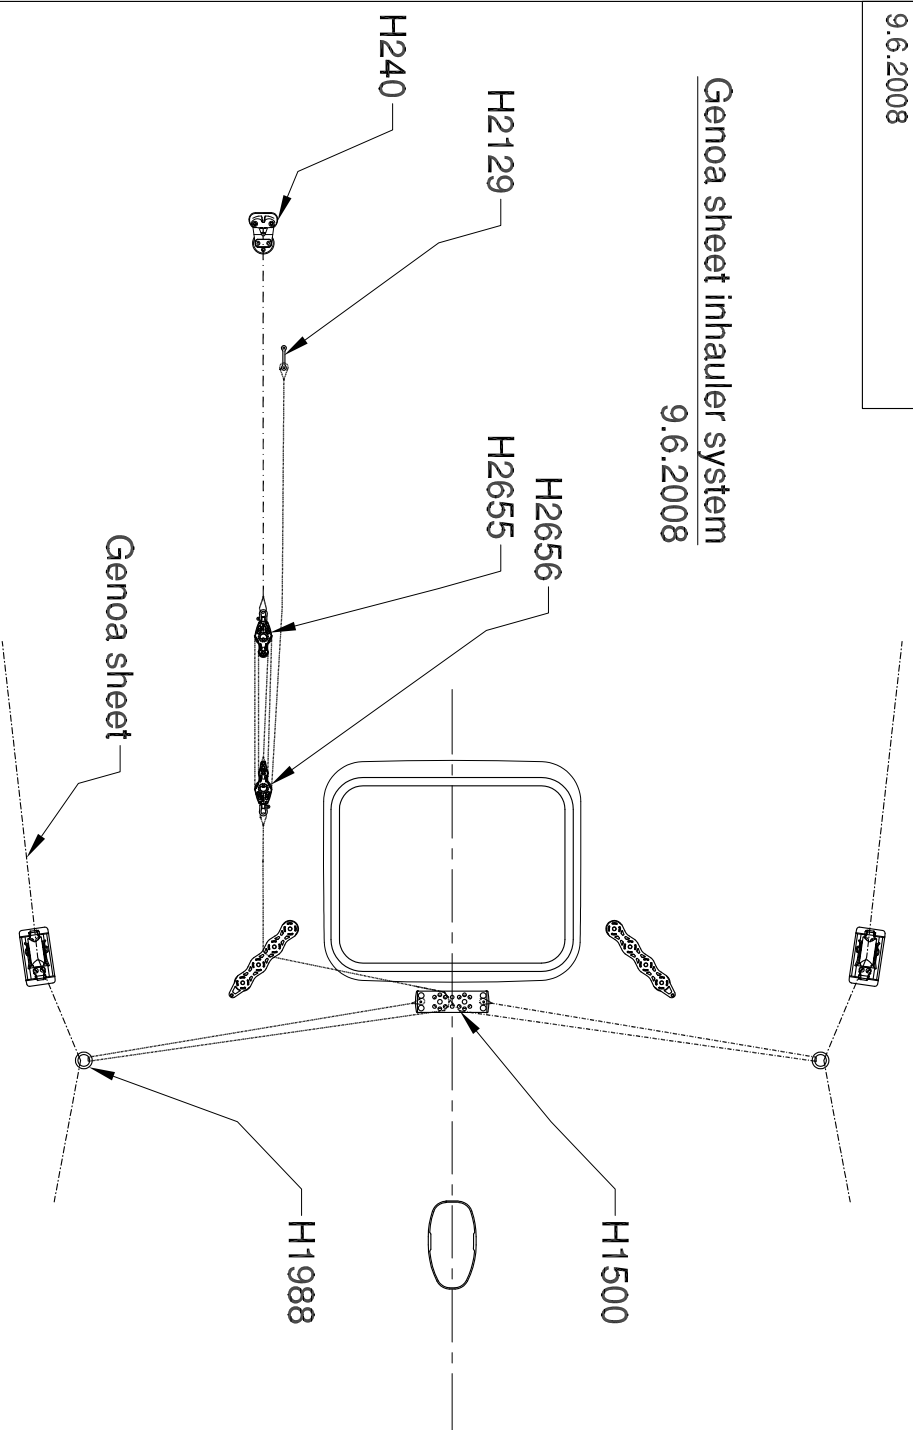

Finniflyer 36 deck
 equipment
 v1. 10.6.2008

All fittings both SB and Port unless
 other specified

Finnflyer 36 deck
equipment details v1.
9.6.2008

Genoa sheet inhauler system

9.6.2008

Backstay system

9.6.2008